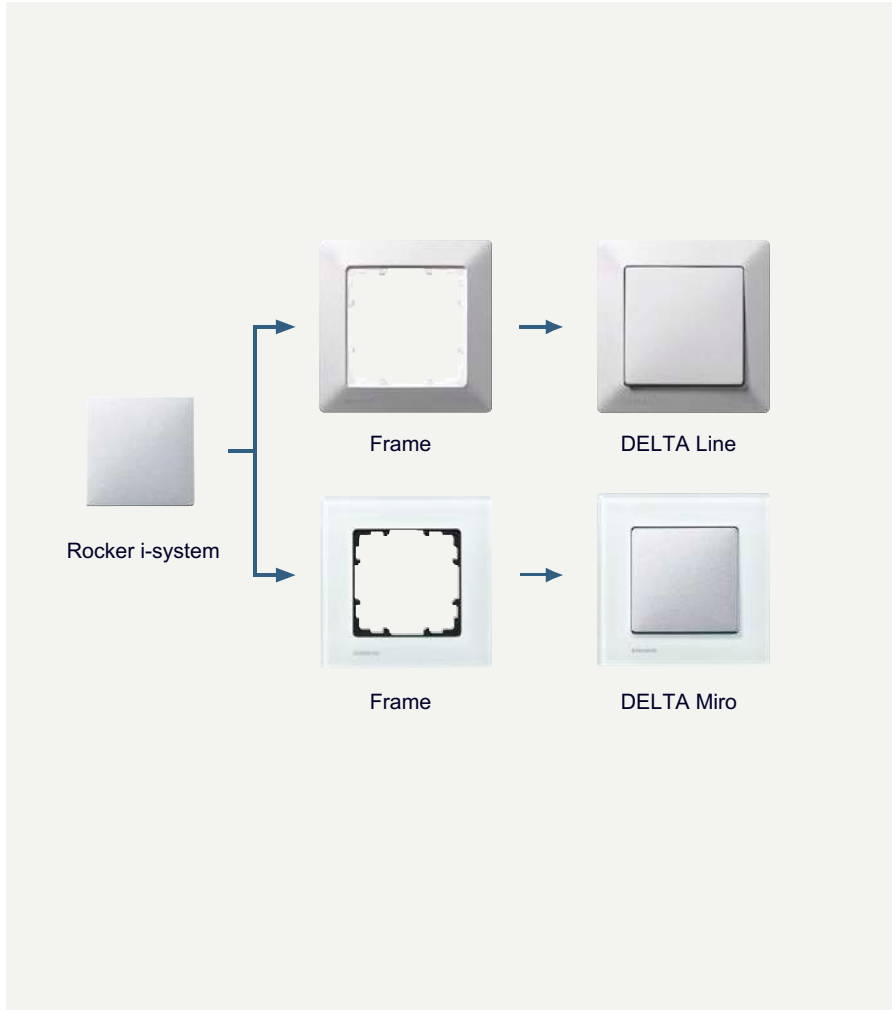

GAMMA instabus
push button
maple/titanium white

DELTA style

Clarity of form and function. Design pure

Titanium white

Platinum metallic

Chocolate

Gold

DELTA profil

Warm hues, harmonious shapes. Perfect harmony

i-system – modular product range

Uniquely flexible. At a glance

Numerous functions in top-class design

The freedom to choose. Whenever you like

Blind control

Dimmers

Room temperature control

GAMMA switches and displays

LED light inserts

Communication outputs

Best design with highest functionality

Example DELTA style platinum metallic

DELTA Switches, Design Overview

Switch range with i-system components