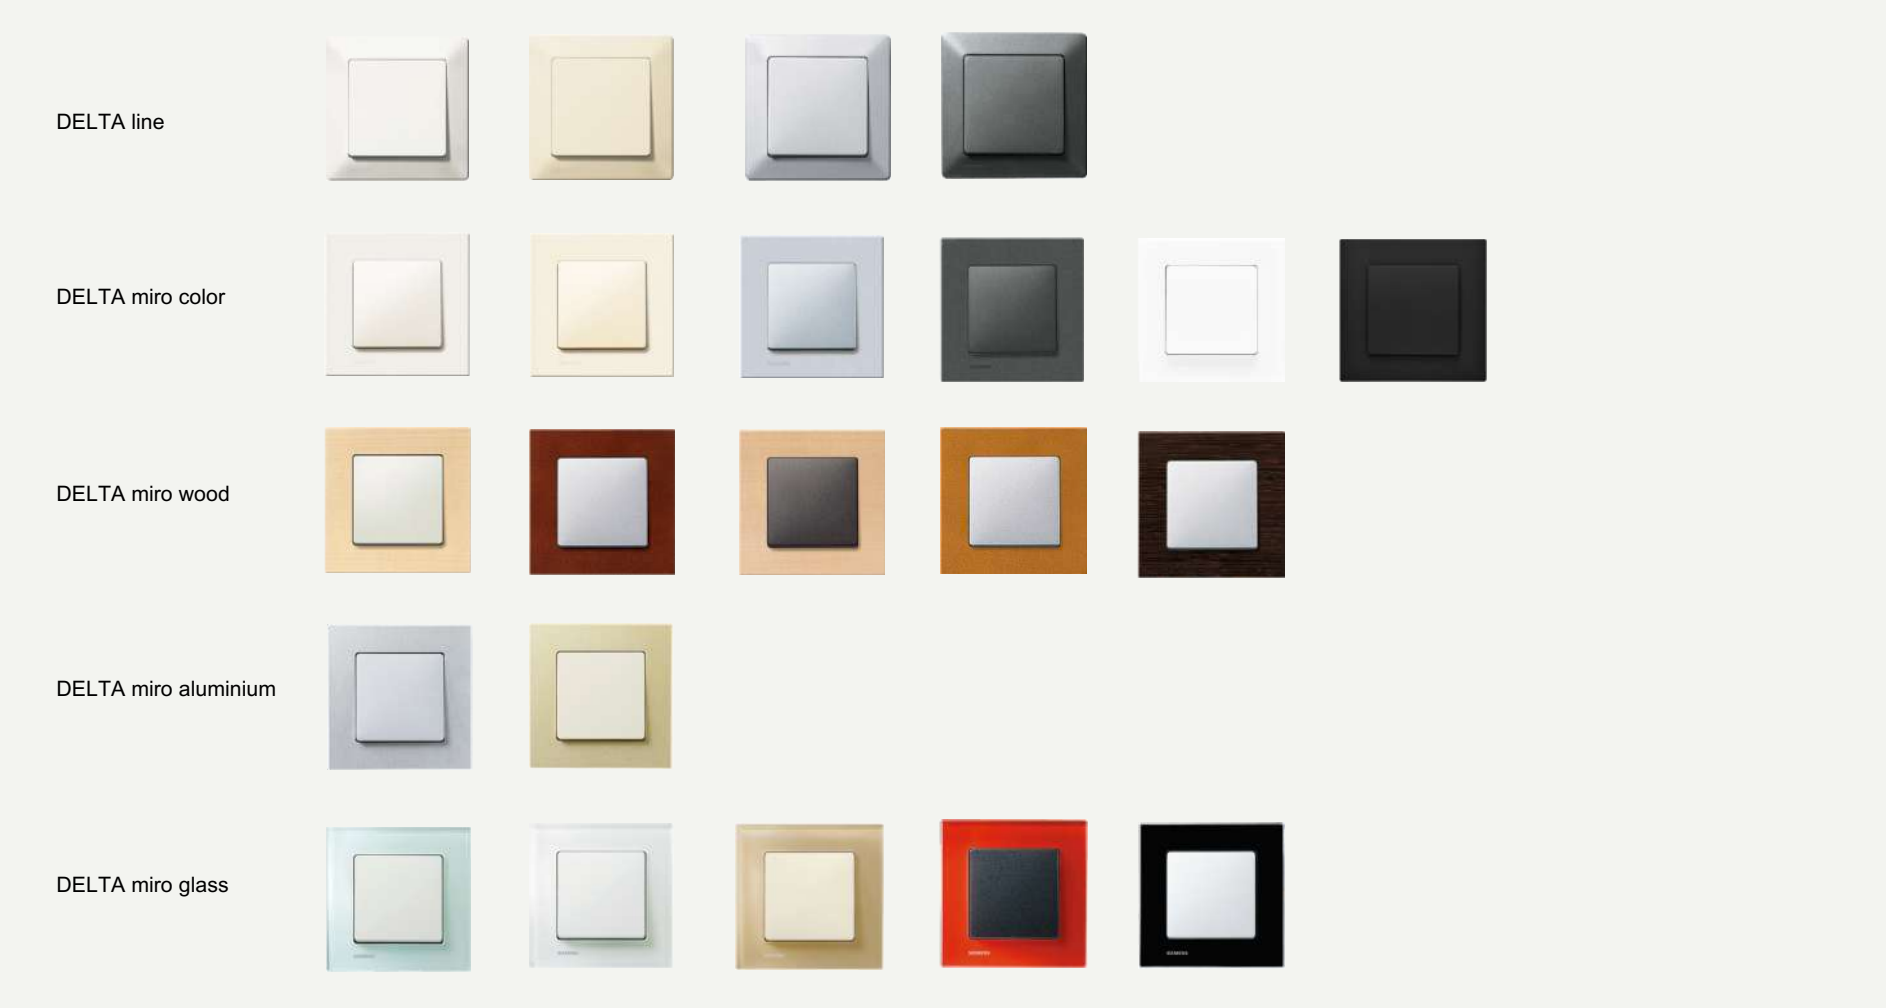

DELTA Switches, Design Overview

Switch range with i-system components