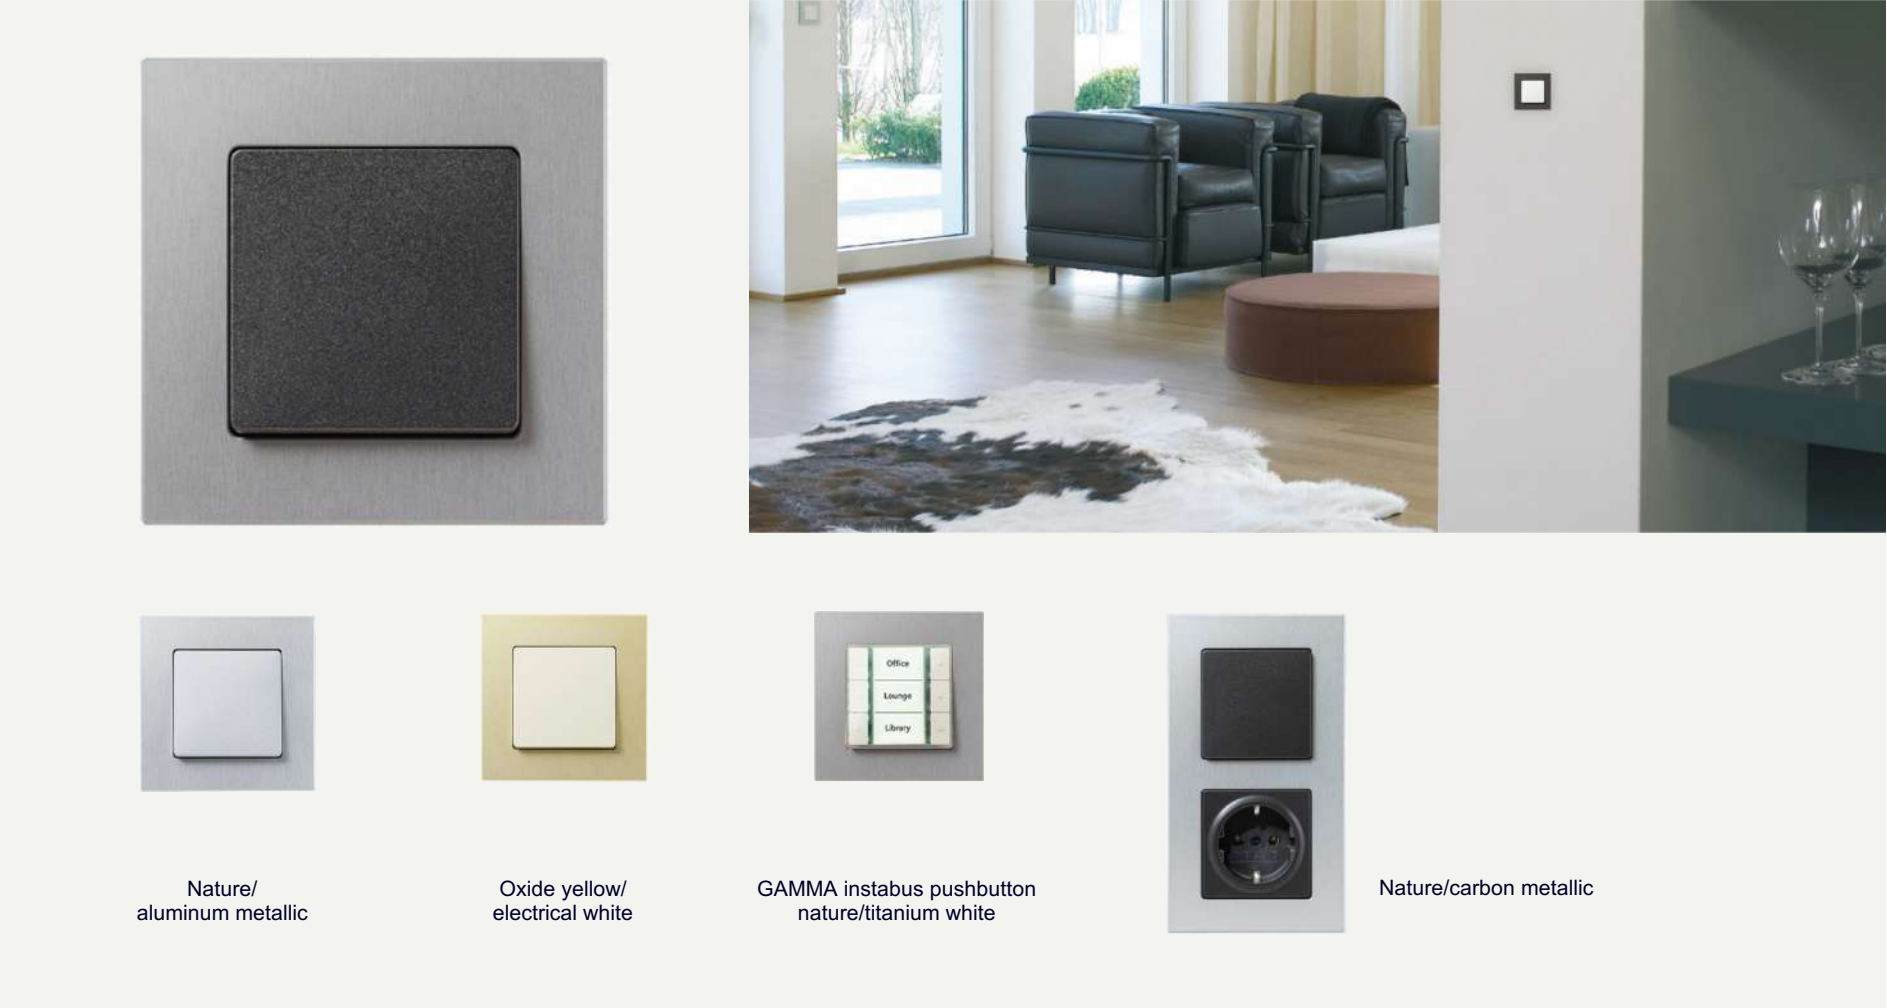

Carbon metallic

GAMMA instabus push
button titanium white

DELTA miro color

Focus on design. Pure beauty

Titanium white

Electrical white

Aluminum metallic

Carbon metallic

Matt white

Matt black

GAMMA instabus
push button
titanium white

DELTA miro glass

For all those who love design. Something very special

Crystal green/
titanium white

White/
titanium white

Arena/
electrical white

Orient/
carbon metallic

Black/
aluminum metallic

GAMMA instabus
push button
orient/titanium white

DELTA miro Aluminum

Graceful lines. Sleek design

Nature/
aluminum metallic

Oxide yellow/
electrical white

GAMMA instabus pushbutton
nature/titanium white

GAMMA instabus
push button
maple/titanium white

DELTA style

Clarity of form and function. Design pure

Titanium white

Platinum metallic

Chocolate

Gold

DELTA profil