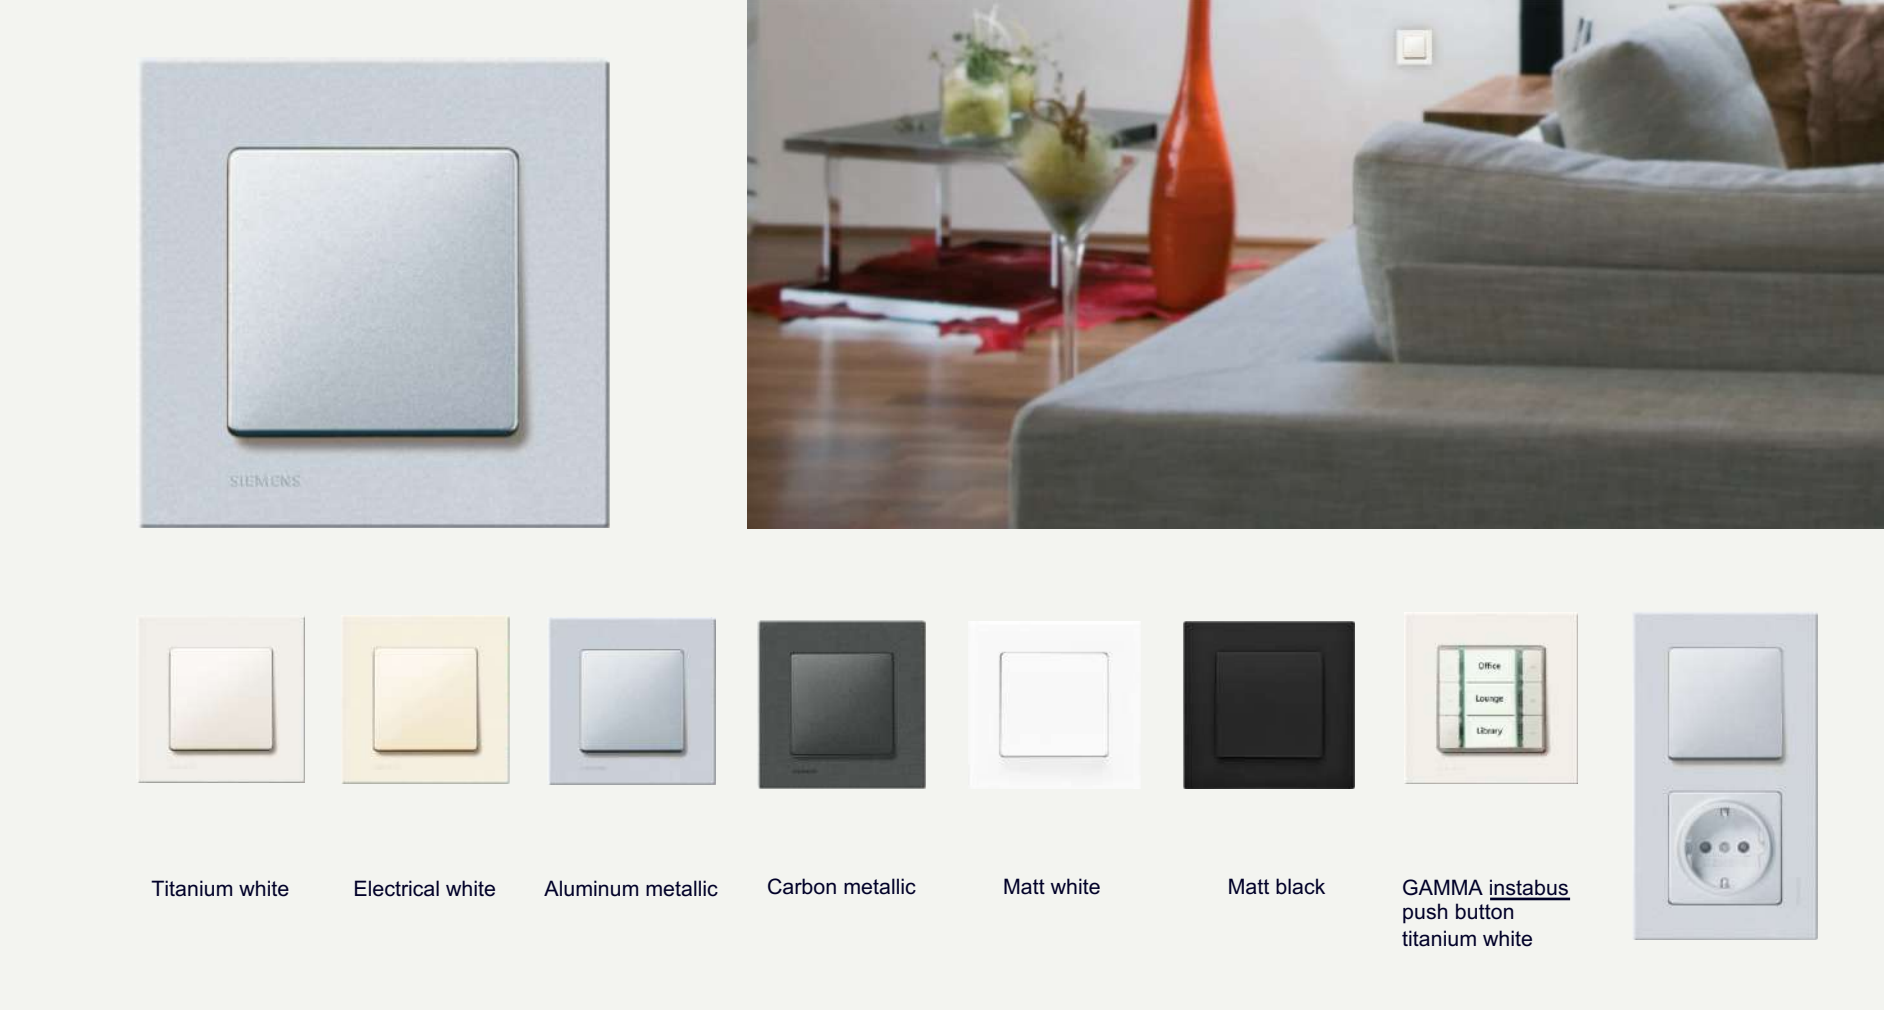

| SIEMENS DELTA

DESIGN TO PERFECTION

DELTA Switches and Socket Outlets-Meeting all requirements

DELTA line

A genuine classic. Timeless beauty

Titanium white

Electrical white

Aluminum metallic

Carbon metallic

GAMMA instabus push
button titanium white

DELTA miro color

Focus on design. Pure beauty

Titanium white

Electrical white

Aluminum metallic

Carbon metallic

Matt white

Matt black

GAMMA instabus
push button
titanium white

DELTA miro glass

For all those who love design. Something very special

Crystal green/
titanium white

White/
titanium white

Arena/
electrical white

Orient/
carbon metallic

Black/
aluminum metallic

GAMMA instabus
push button
orient/titanium white

DELTA miro Aluminum

Graceful lines. Sleek design

Nature/
aluminum metallic

Oxide yellow/
electrical white

GAMMA instabus pushbutton
nature/titanium white